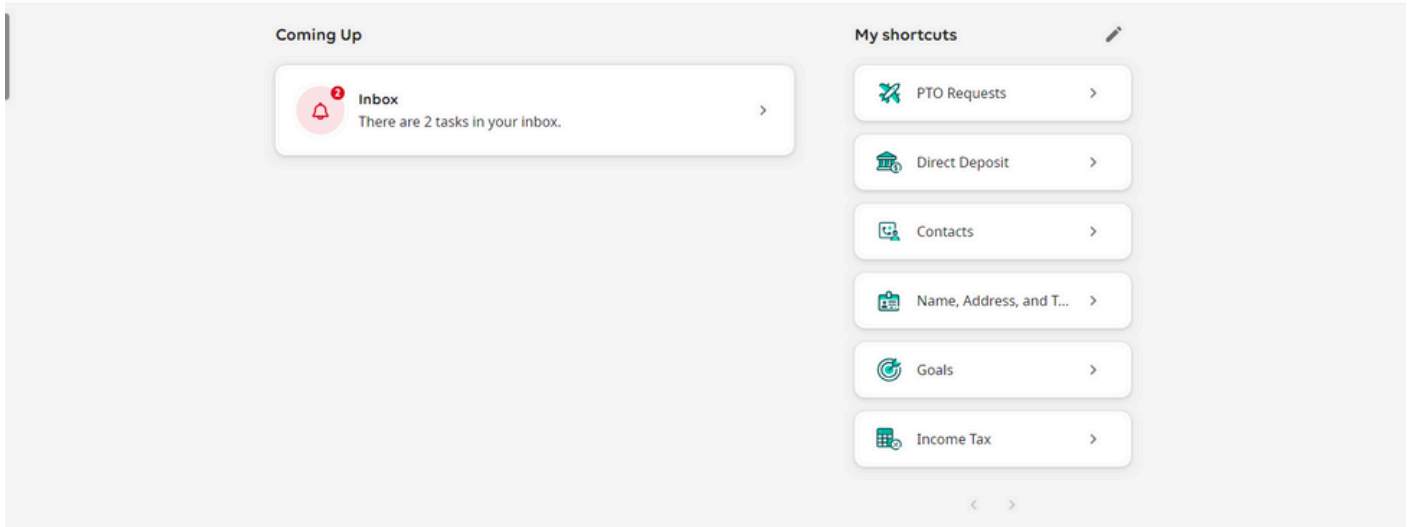

RESET YOUR PASSWORD

01

When on the main screen, go to the top right corner and click this icon -----

KEELEY Home

HT Hello, Hannah

02

Then click "Change Password"