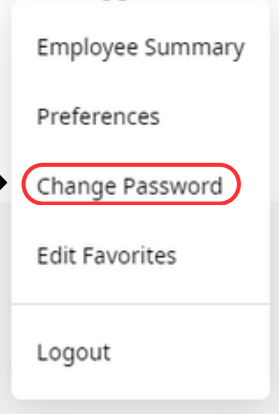

02

Change Password and click "OK"

Change password

- Password length: 15-64
- Letters: 2
- Uppercase: 1
- Lowercase: 1
- Numbers: 1
- Special characters: 1

Cancel

OK